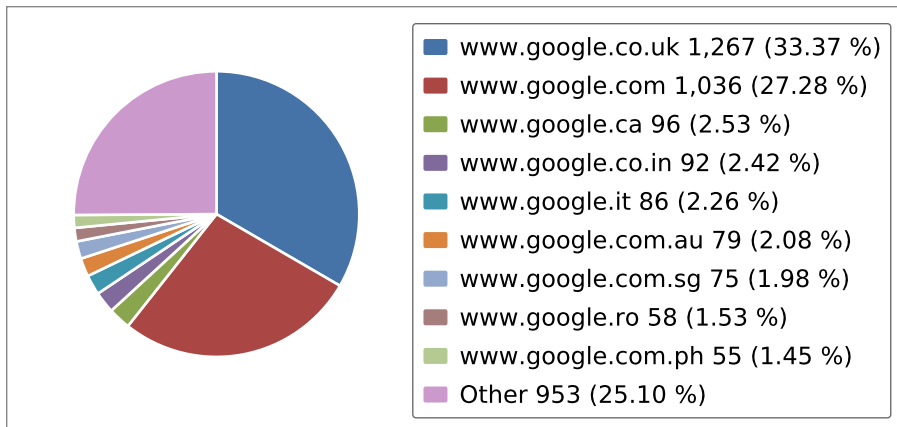

Day of the week	Date	Visits
Wednesday	20-Nov-13	3,252
Thursday	21-Nov-13	4,296
Friday	22-Nov-13	4,298
Saturday	23-Nov-13	3,013
Sunday	24-Nov-13	3,148
Monday	25-Nov-13	4,415
Tuesday	26-Nov-13	4,207
Wednesday	27-Nov-13	3,746
Thursday	28-Nov-13	3,502
Friday	29-Nov-13	3,116
Saturday	30-Nov-13	3,118
Total		108,280
Averages		3,609

Search engines

Using this analysis, you can identify the search engines used by your visitors. You can also see how many visitors reach your pages via the respective search engines.

Search engines	Visits	%
www.google.co.uk	1,267	33.37 %
www.google.com	1,036	27.28 %
www.google.ca	96	2.53 %
www.google.co.in	92	2.42 %
www.google.it	86	2.26 %
www.google.com.au	79	2.08 %