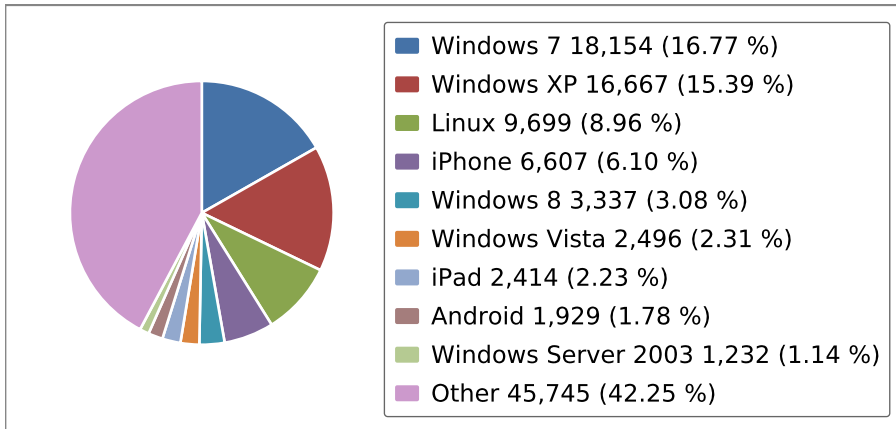

Operating systems

You can see the operating systems used by your visitors. This information helps you to find out for which operating systems you may need to optimise your website.

Operating systems	Visits	%
Windows 7	18,154	16.77 %
Windows XP	16,667	15.39 %
Linux	9,699	8.96 %
iPhone	6,607	6.10 %
Windows 8	3,337	3.08 %
Windows Vista	2,496	2.31 %
iPad	2,414	2.23 %
Android	1,929	1.78 %
Windows Server 2003	1,232	1.14 %
Other	45,745	42.25 %
Total	108,280	100.00 %

Referring pages

You can see the pages that referred your visitors to your website. Referring pages may be other websites or search engines. The complete URL is displayed.

Referring pages	Visits	%
www.gamingfloor.com/Editorial.htm	3,636	28.61 %
www.google.co.uk/url	1,127	8.87 %
gamingfloor.com/Editorial.htm	858	6.75 %
www.google.co.uk/	839	6.60 %
www.google.com/url	816	6.42 %