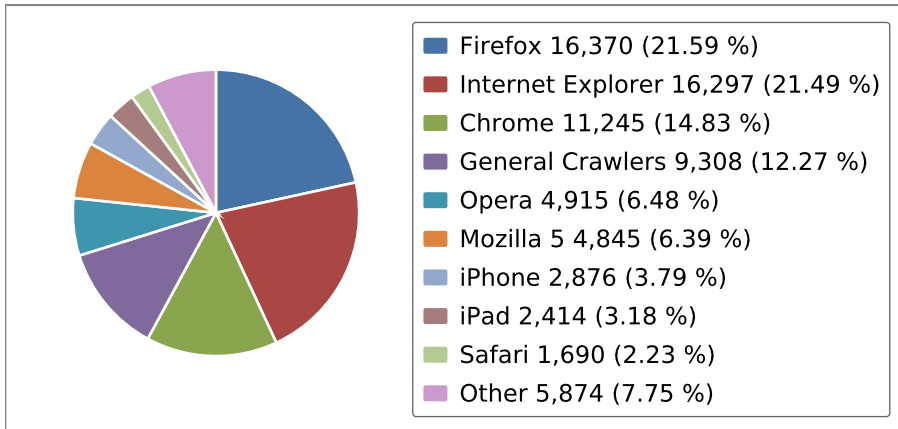

Browsers

This chart shows the browsers used by your visitors. For example, this helps you to identify the browsers for which you need to optimise your website.

Browsers	Visits	%
Firefox	16,370	21.59 %
Internet Explorer	16,297	21.49 %
Chrome	11,245	14.83 %
General Crawlers	9,308	12.27 %
Opera	4,915	6.48 %
Mozilla 5	4,845	6.39 %
iPhone	2,876	3.79 %
iPad	2,414	3.18 %
Safari	1,690	2.23 %
Other	5,874	7.75 %
Total	75,834	100.00 %