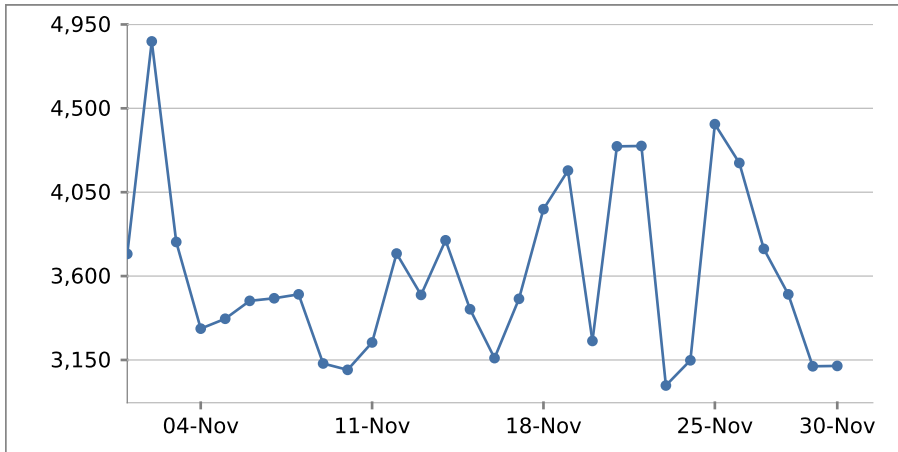

Monthly report 01-Nov-2013 - 30-Nov-2013

1&1 SiteAnalytics for gamingfloor.biz

Visits

All page impressions from the same computer are summarised as one visit. The visits are uniquely identified on the basis of the IP address and the browser ID. As several people may share a computer (e.g. in a cybercafé), the number of visits may not be the same as the number of visitors.

Day of the week	Date	Visits
Friday	01-Nov-13	3,719
Saturday	02-Nov-13	4,859
Sunday	03-Nov-13	3,783
Monday	04-Nov-13	3,318
Tuesday	05-Nov-13	3,371
Wednesday	06-Nov-13	3,467
Thursday	07-Nov-13	3,481
Friday	08-Nov-13	3,502
Saturday	09-Nov-13	3,131
Sunday	10-Nov-13	3,097
Monday	11-Nov-13	3,244
Tuesday	12-Nov-13	3,721
Wednesday	13-Nov-13	3,499
Thursday	14-Nov-13	3,792
Friday	15-Nov-13	3,422
Saturday	16-Nov-13	3,160
Sunday	17-Nov-13	3,478
Monday	18-Nov-13	3,959
Tuesday	19-Nov-13	4,166

Visits from continents

This analysis shows which continents your visitors come from.

Continents	Visits	%
North America	36,263	48.98 %
Europe	24,082	32.53 %
Asia	11,932	16.12 %
Australia	926	1.25 %
Africa	501	0.68 %
South America	337	0.45 %
Total	74,041	100.00 %

Visits from cities

This analysis shows which cities your visitors come from

Cities	Visits	%
US: Mountain View	12,540	16.94 %
US:	12,189	16.46 %
GB:	6,005	8.11 %
CN:	3,537	4.78 %
US: Woodbridge	2,113	2.85 %
GB: London	1,666	2.25 %
UA:	1,608	2.17 %
US: Seattle	1,582	2.14 %
CN: Beijing	1,345	1.82 %
FR:	1,306	1.76 %
CA: Ottawa	1,220	1.65 %
DE: Berlin	955	1.29 %
SG: Singapore	735	0.99 %
US: Chicago	674	0.91 %